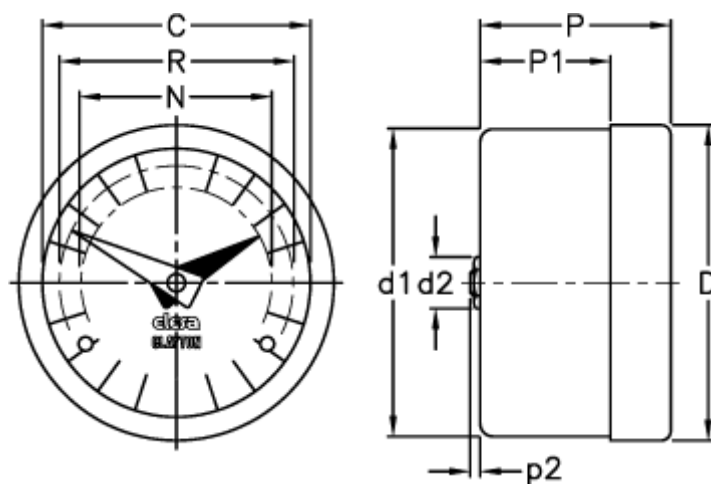

Data Sheet

Article number: 2307020001

Description: E+G Gravity indicator
GA01-0002-D

Measures

C = 42

R = 37

D = 49.6

D1 = 48.3

d2 = 8

N = 30

P = 30

P1 = 20.5

p2 = 1.6